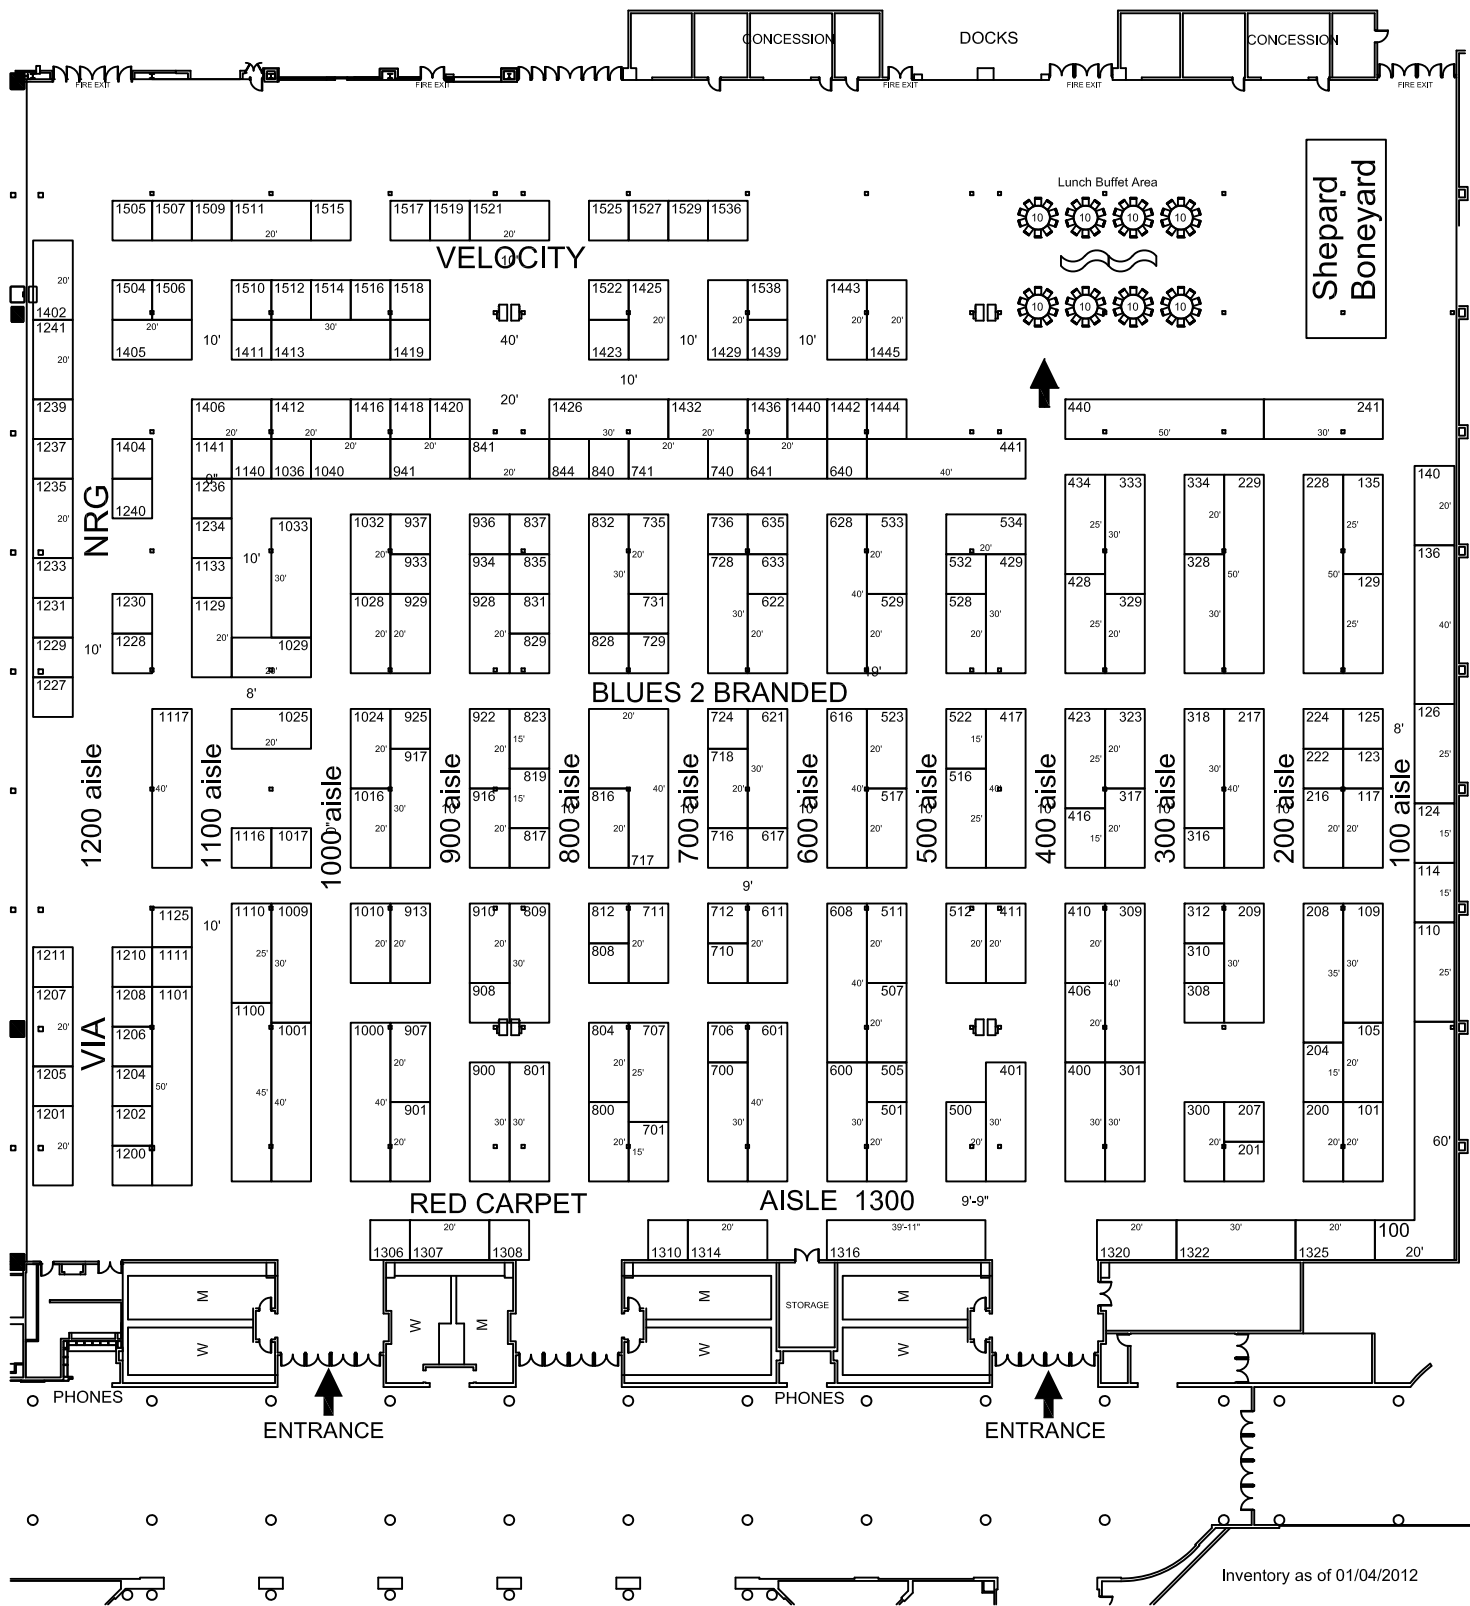

THE COBB SHOW

JANUARY 8-9, 2012

Inventory as of 01/04/2012

Dimension	Size	Qty	SqFt
10'x10'	100	102	10,200
10'x15'	150	8	1,200
10'x20'	200	73	14,600
10'x25'	250	10	2,500
10'x30'	300	24	7,200
10'x35'	350	1	350
10'x39'-11"	399	1	399
10'x40'	400	12	4,800
10'x45'	450	1	450
10'x50'	500	4	2,000
Custom	600	1	600
Custom	700	1	700