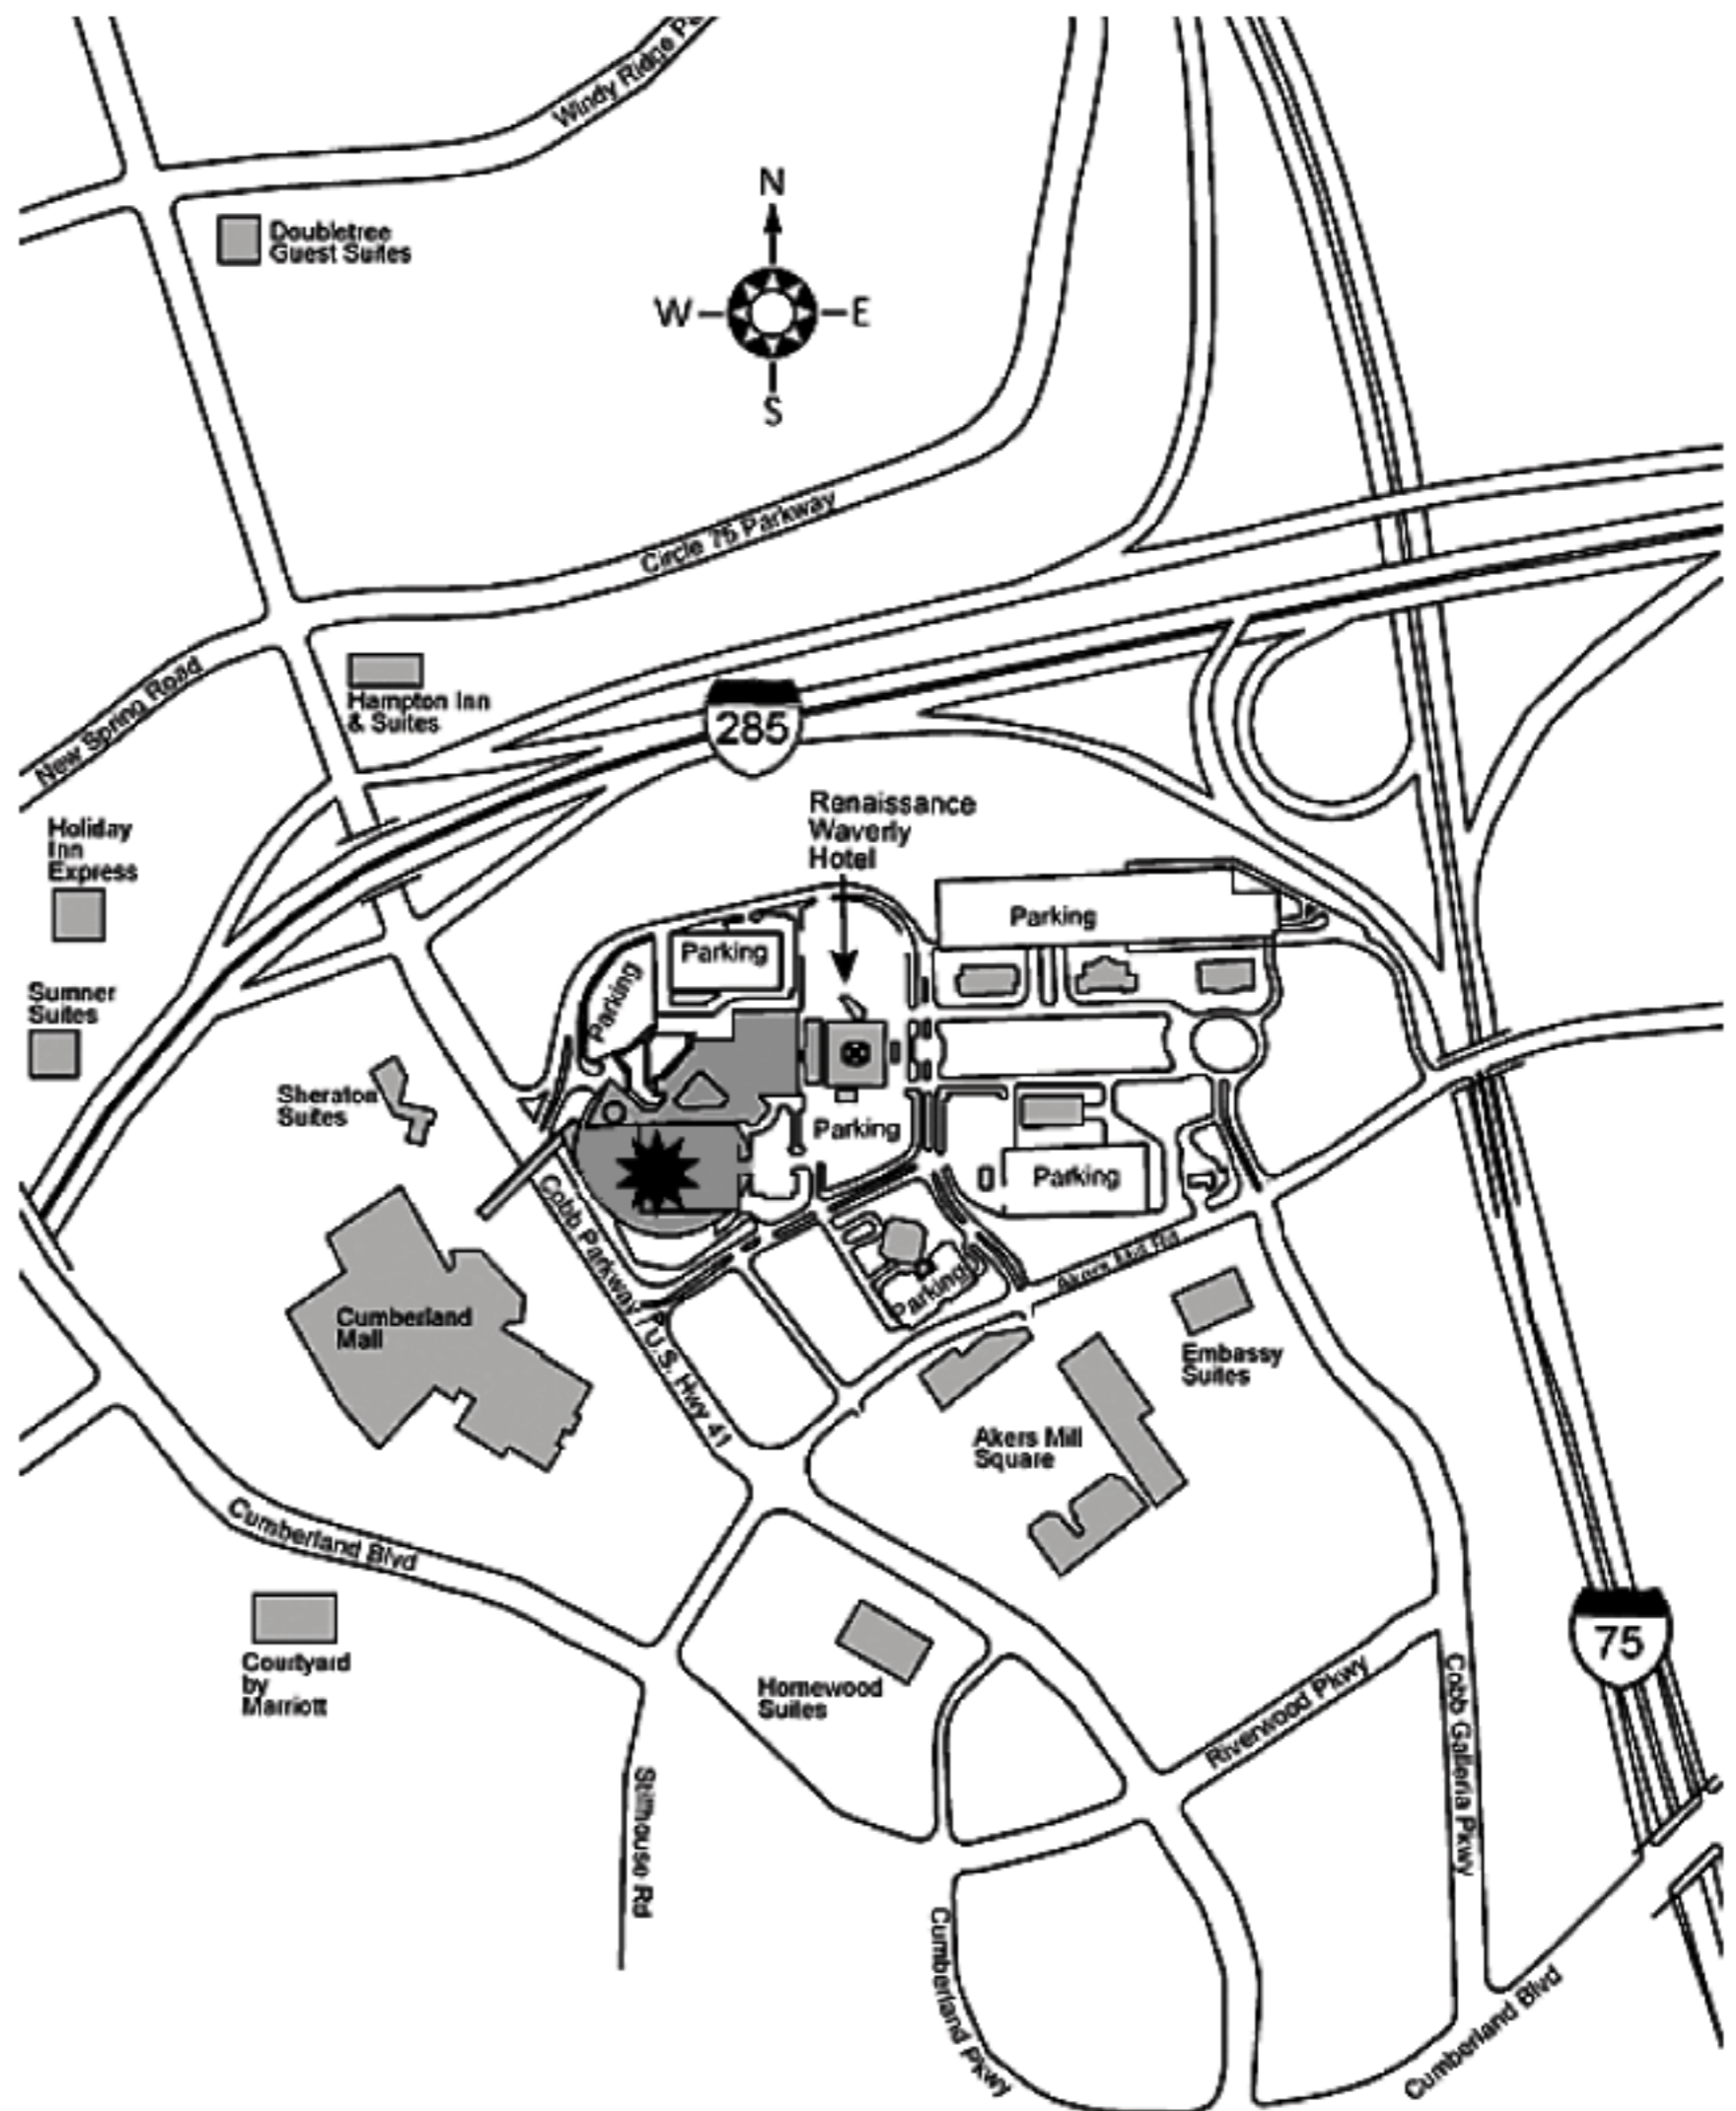

# DIRECTIONS TO COBB GALLERIA CENTRE

Cobb Galleria Centre is located in prestigious Northwest Atlanta at the intersection of I-75 and I-285, just 25 minutes from Hartsfield Atlanta International Airport, and minutes from downtown and Buckhead. With its unparalleled location, the Centre offers direct interstate access, providing a smooth entrance for convention and tradeshow attendees.

## **If Traveling Northbound on I-75 (or coming from Atlanta Airport):**

If traveling north or south on I-75 take Exit 258/Cumberland Boulevard. Go west on Cumberland Boulevard and proceed to Cobb Parkway/US 41. Turn right on Cobb Parkway and go 7/10ths of a mile to Galleria Drive. Turn right onto Galleria Drive and right again into the Cobb Galleria Centre parking deck.

## **North/East Directions from I-285:**

If traveling north or east on I-285 take Exit 19/Cobb Parkway/US 41. Turn right onto Cobb Parkway and move into the left-hand turning lane. Turn left onto Galleria Drive and right into the Cobb Galleria Centre parking deck.

## **South/West Directions from I-285 (Stone Mountain/Athens):**

If traveling south or west on I-285 take Exit 20/Cobb Parkway/US 41. Turn left onto Cobb Parkway and go under I-285. Make a left hand turn at the second traffic light onto Galleria Drive and turn right into the Cobb Galleria Centre parking deck.